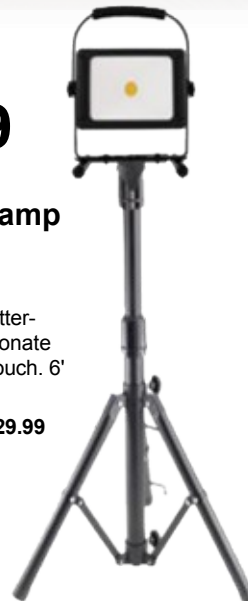

Save \$13
19⁹⁹

4-Pk. 1" x 15' Ratchet Tie Downs
Black coated "S" hook. Red polyester webbing. 500 Lb. working load limit. 1500 Lb. breaking load.
1235472 Was \$32.99

Save \$20
79⁹⁹

5A 5/8" Hammer Drill
0-2,900 RPM. Includes: side handle, depth gauge, chuck key, and plastic case.
3135910 Was \$99.99

Save 50%
29⁹⁹

2-Pk. Folding Sawhorses
Plastic. 500 Lb. weight capacity.
9924937 Was \$59.99

Save \$40
89⁹⁹

LED Dual Lamp Work Light with Tripod
4000 lumens. Shatter-resistant polycarbonate lens. Cool to the touch. 6' power cord.
4482576 Was \$129.99